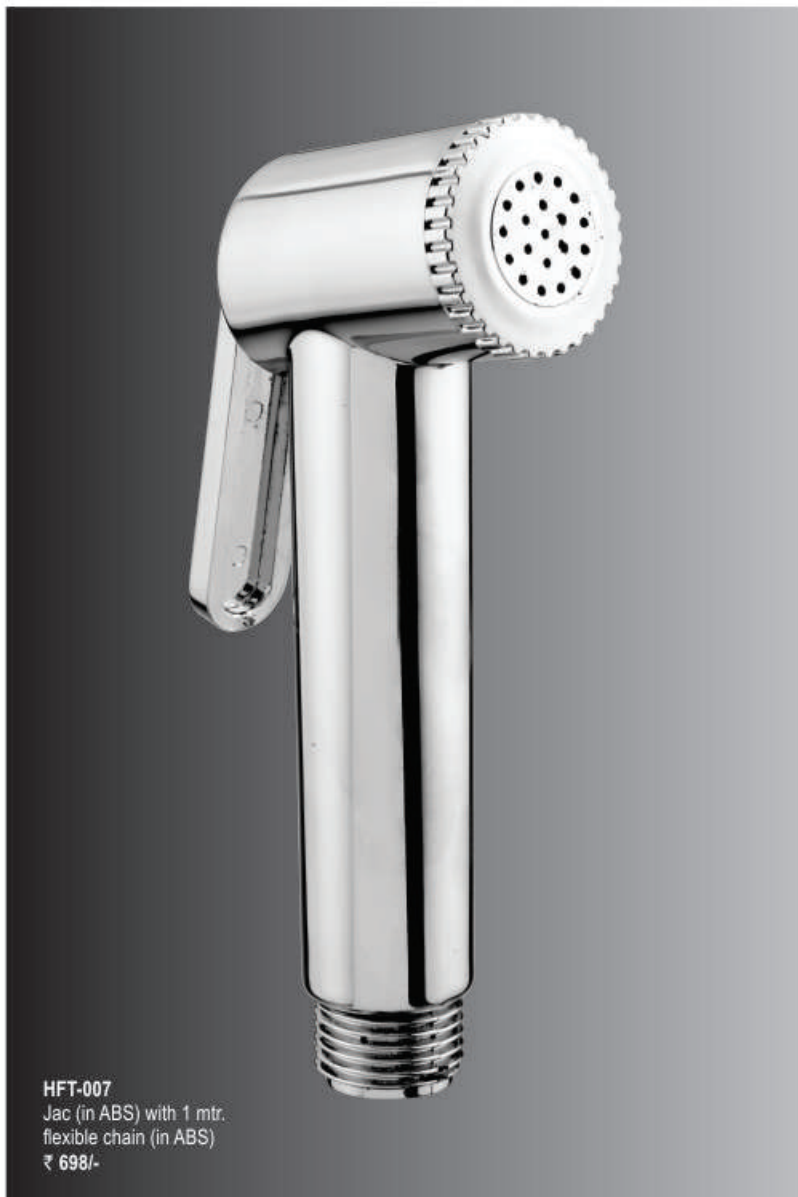

SAM-005
Shower Arm with Flange Square 12"
₹ 404/-

SAM-006
Shower Arm with Flange Square 18"
₹ 584/-

HSR-451
Mercury Multiflow Round 100mm
with 1.5mtr. flexible hose
₹ 1134/-

HSR-452
Safari Multiflow Round 100mm
with 1.5mtr. flexible hose
₹ 1124/-

HSR-453
Mercury Single Flow Round 100mm
with 1.5mtr. flexible hose
₹ 1074/-

HSR-454
Safari BB Round 100mm
with 1.5mtr. flexible hose
₹ 1068/-

HEALTH FAUCETS

HFT-001
Square (in brass) with 1 mtr.
flexible chain
₹ 1124/-

HFT-002
Round (in brass) with 1 mtr.
flexible chain
₹ 1124/-

HFT-003
Square XL (in ABS) with 1 mtr.
flexible chain
₹ 764/-

HFT-004
Altron (in ABS) with 1 mtr.
flexible chain
₹ 754/-

HFT-007
Jac (in ABS) with 1 mtr.
flexible chain (in ABS)
₹ 698/-