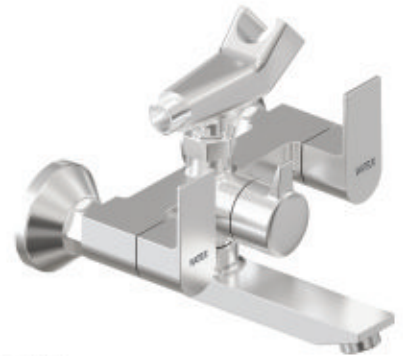

FKE-121
Single Lever Sink Mixer
Wall Mounted with Swivel Spout
₹ 4754/-

FKE-122
Single Lever Sink Mixer
Table Mounted with Swivel Spout
₹ 4464/-

Energize Your Day with
Our Premium Taps!

BASIN AREA

FEL-101
Single Lever Basin Mixer
450mm Braided Hose
₹ 3428/-

FEL-102
Single Lever Basin Mixer
(Tall Boy) 600mm Braided Hose
₹ 5078/-

FEL-001
Pillar Cock Regular
₹ 1794/-

FEL-003
Pillar Cock Tall Boy
₹ 2984/-

FEL-004
Swan Neck Left
₹ 2118/-

FEL-005
Swan Neck Right
₹ 2118/-

FEL-111
Exposed Part of
S/L Con. Basin Mixer
₹ 2004/-

BATHING AREA

FEL-113
Exposed Part of S/L Con.
Diverter 40mm High Flow
₹ 1128/-

FEL-114
Exposed Part of S/L Con.
Diverter 45mm High Flow
₹ 1168/-

FEL-115
Exposed Part of
S/L Con. Diverter 3 inlet
₹ 1168/-

FEL-131
Bath Tub Spout
₹ 1108/-

FEL-132
Bath Tub Spout with
Hand Shower provision
₹ 1478/-

FEL-018
Wall Mixer with Crutch with
Telephonic Shower provision
₹ 5644/-

FEL-016
Wall Mixer with Overhead Shower
function with L-Bend
₹ 6558/-