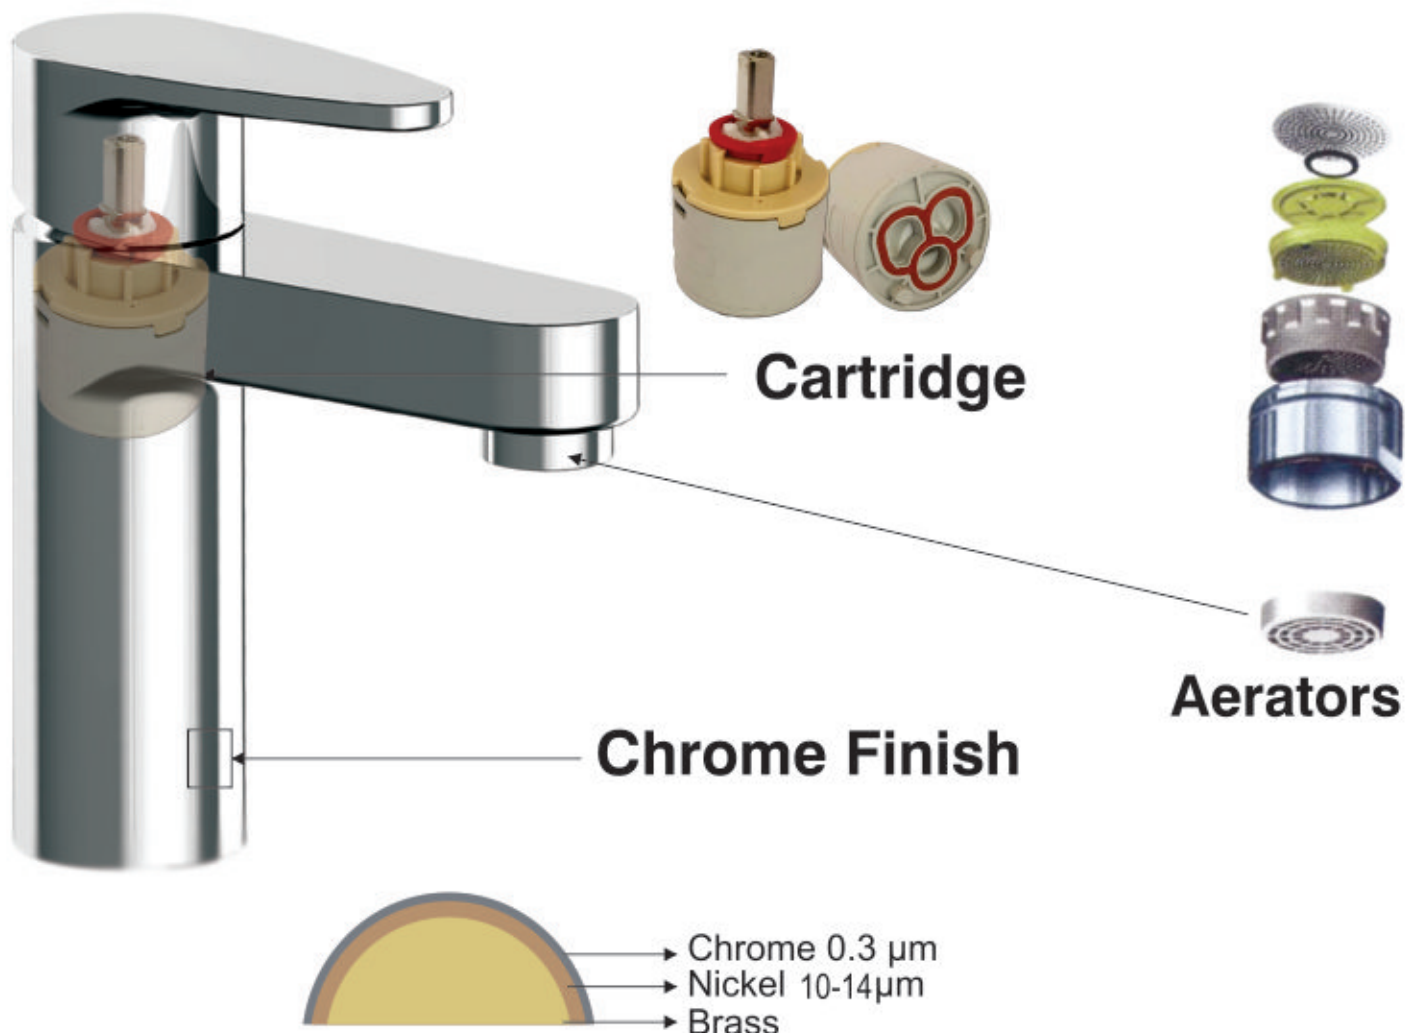

QUALITY CONTROL
APPROVED

OPERATES
SMOOTHLY

PERFECT
WATER FLOW

Faucet Technology

Cartridges

The heart of every faucet, the cartridge is responsible for controlling water supply.

- Wateur Cartridges are 5 lacs cycle tested to give a longer & trouble free operating life of upto 20 years (considering 60-70 operations per day)
- Wide angle of lever provides ultra comfort & flawless, smooth operation.
- Brass Spindle avoid breakage and ensure smooth operations
- Works smoothly even at high temperature (85 degrees) & Various pressure conditions (0.5-5 bar).

Aerators

Devices that mix air with water to give a soft and splash-free flow

- Our integrated honeycomb structured aerator provides lime build up protection.
- Integrated anti-clogging dome screen of the aerator filters sediments and dust particles.

Chrome Finish

Upper shiny protection layer provides a mirror finish to every faucet.

- High plating thickness (Nickel: 10-14 microns & Chrome: 0.3 microns) provides tolerance to extreme climate and water conditions.
- 450 + hours of salt spray test makes our finishes durable and corrosion resistant.